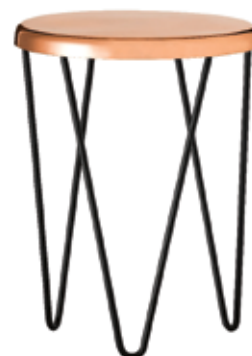

COLOR CRUSH: COPPER TONE SUMMER

Palermo Leather Butterfly Chair, The Citizenry. www.the-citizenry.com.

Solid Copper Hammered Tea Kettle, Old Dutch. www.olddutchco.com.

Coffee Press, West Elm. www.westelm.com.

Diamond Quilted Cushion Cover, Apex Cushion Cover and Copper Sailor Pillow, Domayne and Etsy. www.domayneonline.com.au

Paxton Polished Copper Slipper Pedestal Tub, Signature Hardware. www.signaturehardware.com.

Erica Wakerly Angles Wallpaper, Erica Wakerly. www.ericawakerly.com.

Copper Subway Tile, Tile Bar. www.tilebar.com.

Copper Top Side Table, Domayne. www.domayneonline.com.au.